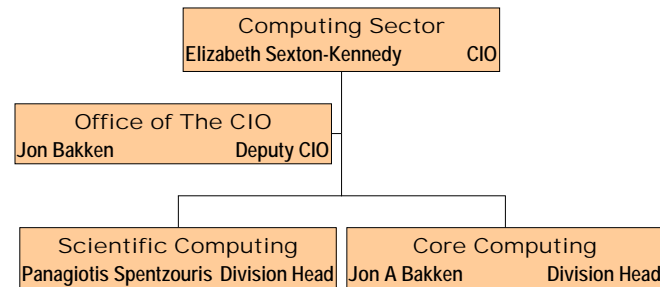

Computing Sector Organization Chart