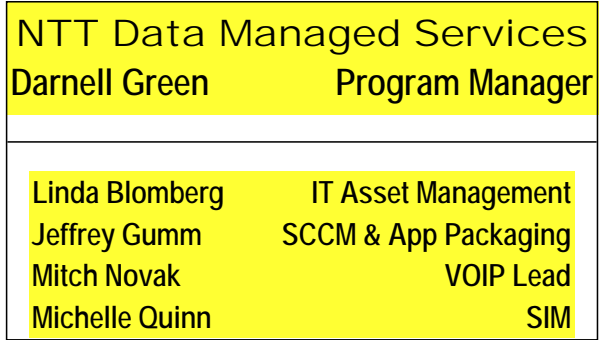

Ted Schmidt

Felix Sotres

Michael W Zalokar

Service Operations Support
Gerald M Guglielmo Department Head

NTT Data Managed Services
Darnell Green Program Manager

Desktop Engineering
Quinton C Healy Group Leader

Geoffrey Cluts
Rich Eckert
Christopher Sheppard
Kirk T Skaar

Enterprise Engineering Applications
Tony W Metz Group Leader

David Lowell
Tom Porter

Authentication Services
Olga Terlyga Group Leader

Brittany Bossarte
Thomas R Bozonelos
Kevin J Conway
Saul Gonzalez
Al Lillianstrom
Vacant Posted Opening R_001882