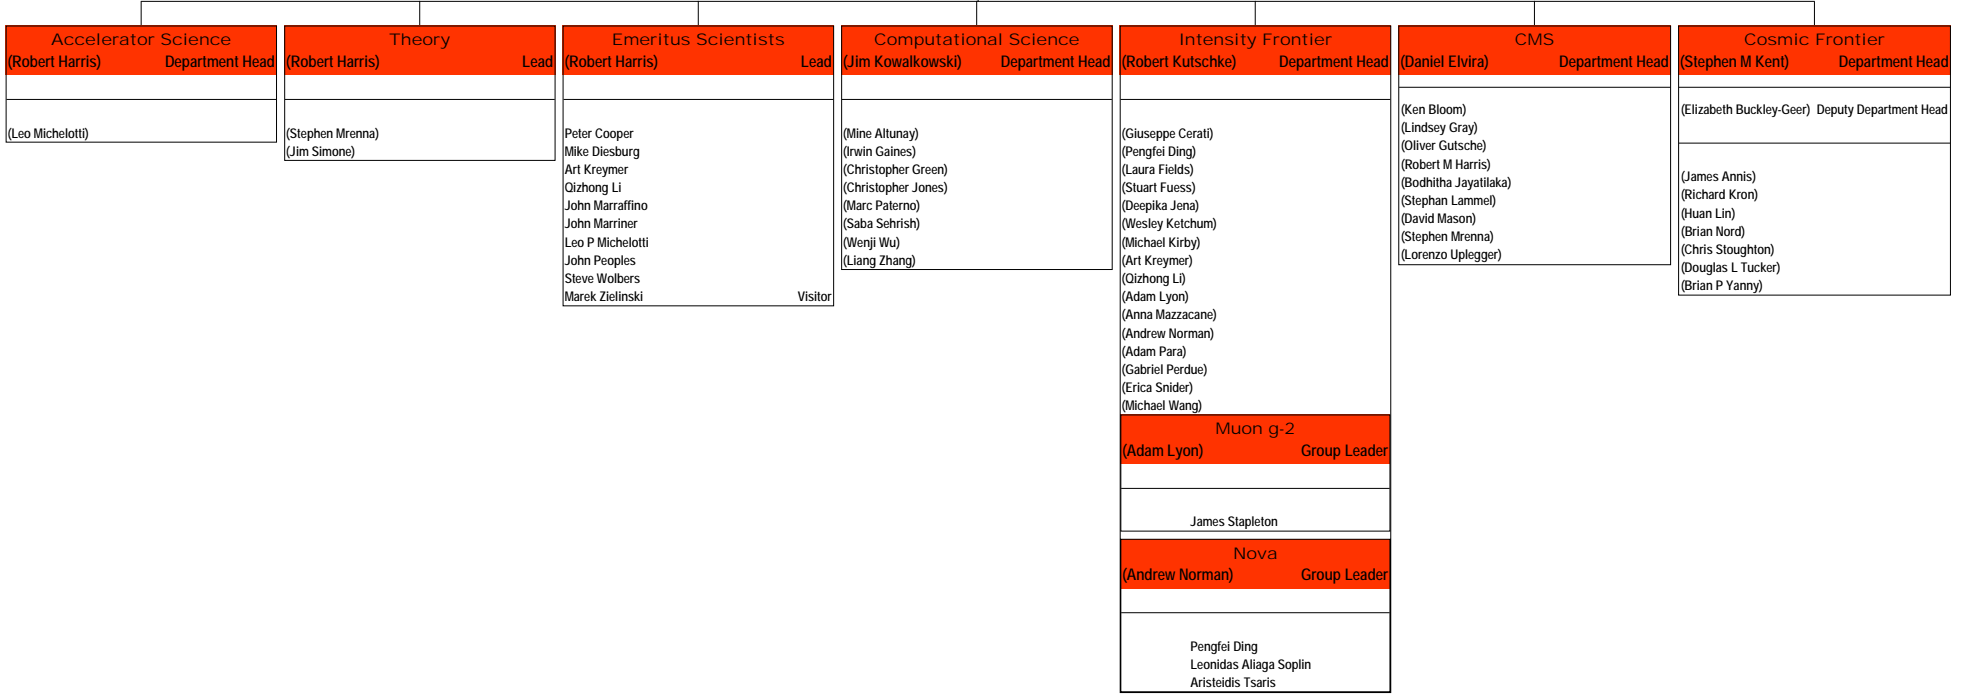

Scientific Programs
Robert Harris Associate Head