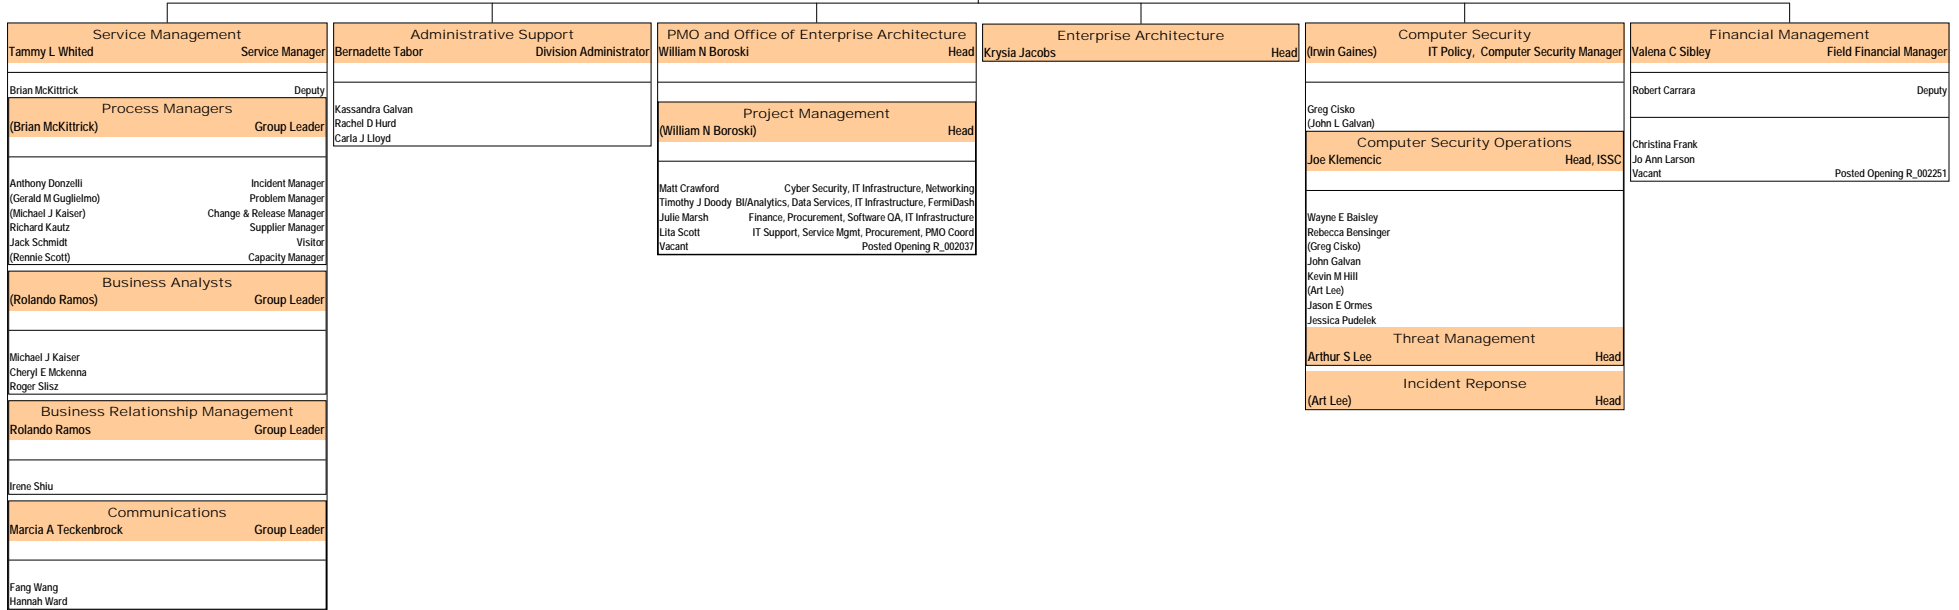

Computing Sector Organization Chart

Signed Rob Roser Date April 1, 2018
Signed Jon Bakken Date April 1, 2018
Signed Panagiotis Spentzouris Date April 1, 2018

Office of The CIO	
Jon Bakken	Deputy CIO
Irwin Gaines (Adam B Walters) (Jonathan Ylinen)	CISO, ISSM Data Center Manager Safety Office