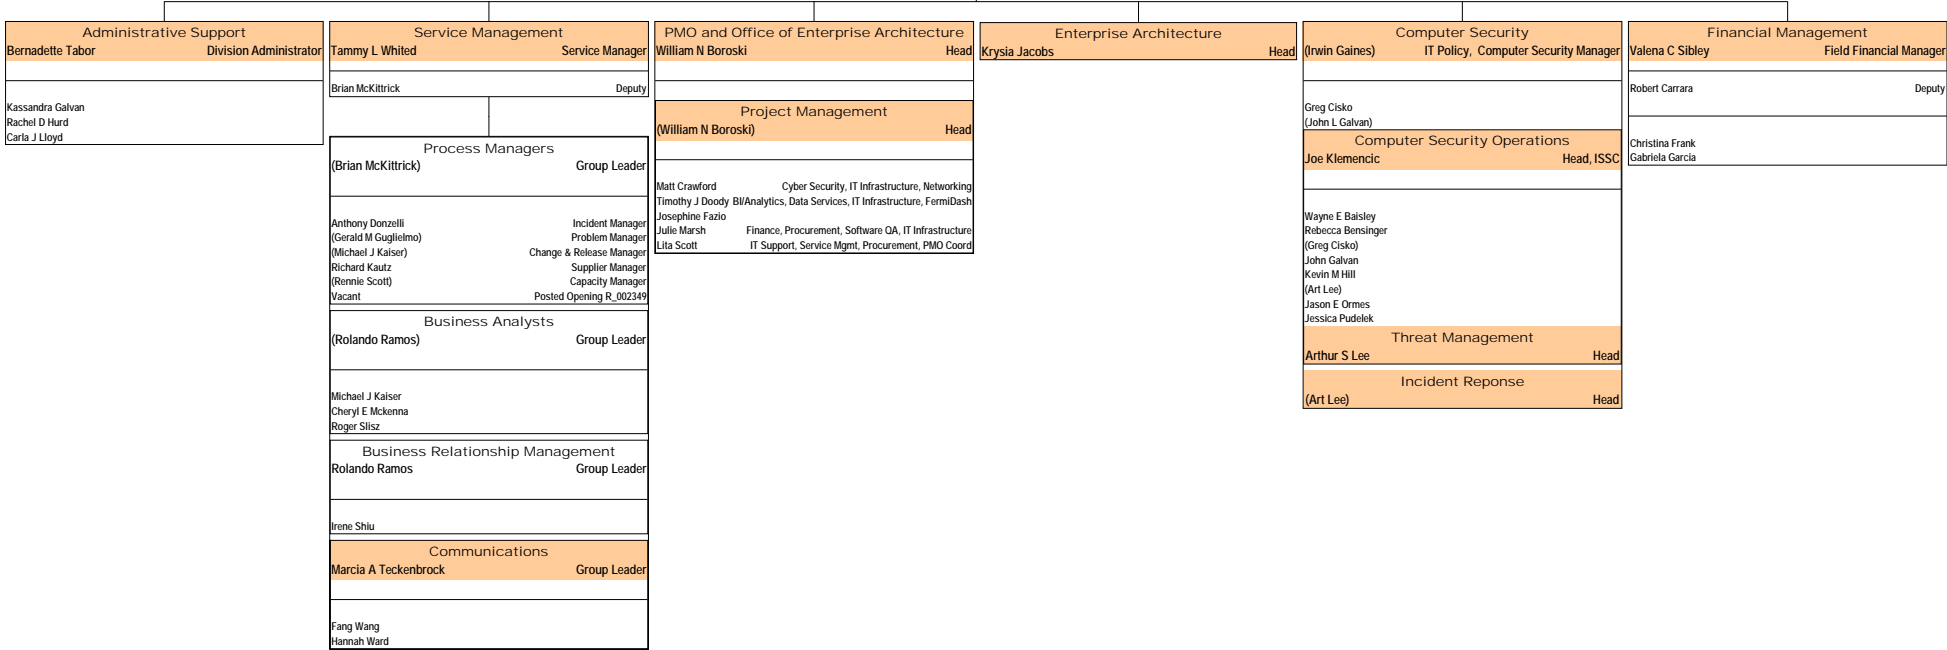

# Computing Sector Organization Chart

Signed Rob Roser Date July 17, 2018  
Signed Jon Bakken Date July 17, 2018  
Signed Panagiotis Spentzouris Date July 17, 2018

Office of The CIO	
Jon Bakken	Deputy CIO
(Adam B Walters)	Data Center Manager
Irwin Gaines	CISO, ISSM
(Jonathan Ylinen)	Safety Office