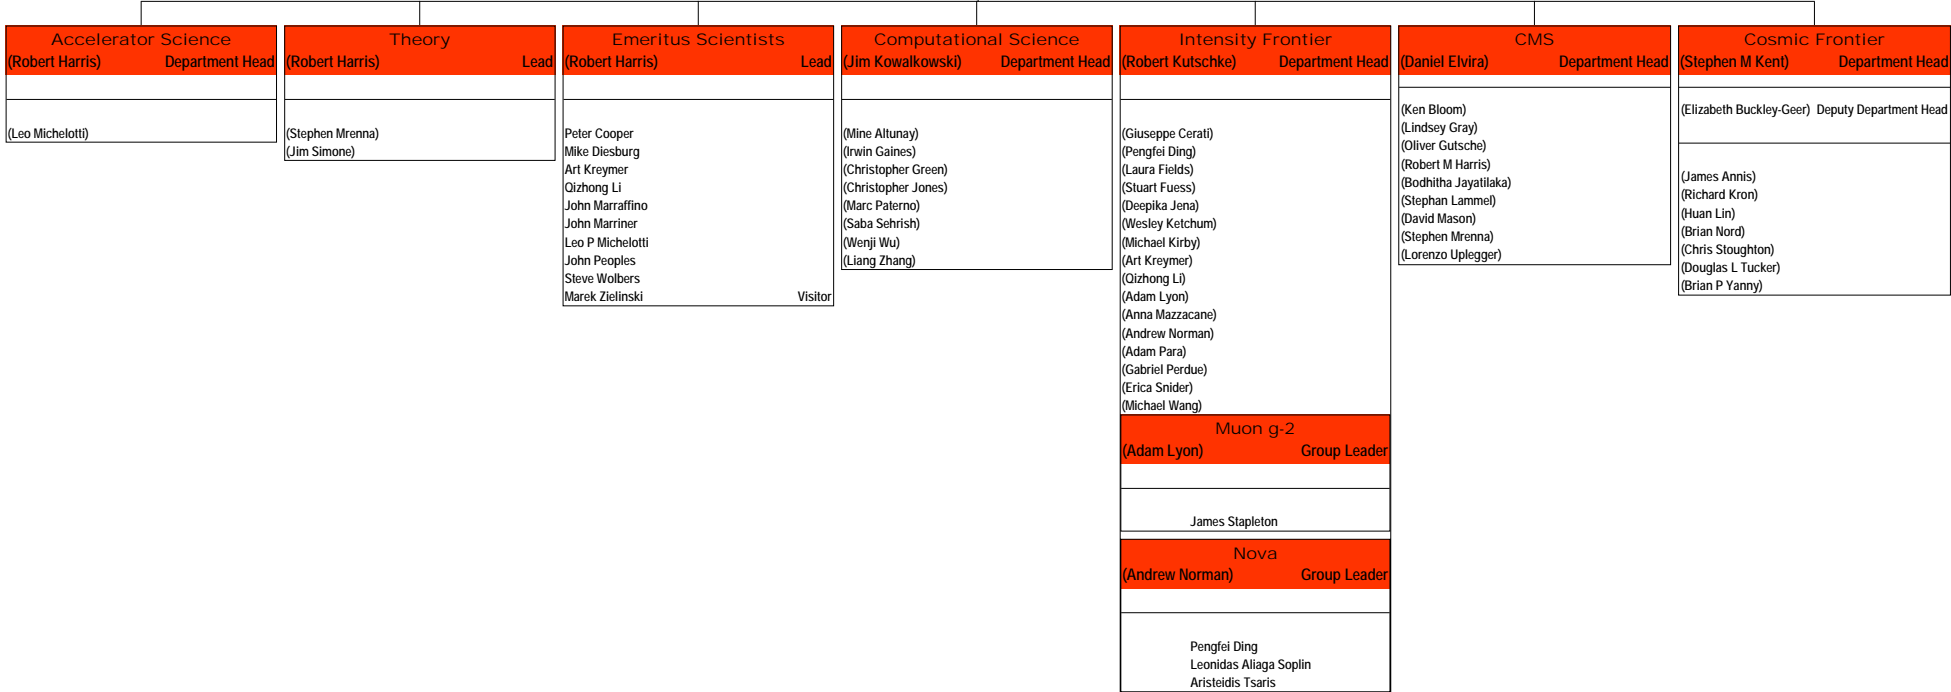

Scientific Programs
Robert Harris Associate Head