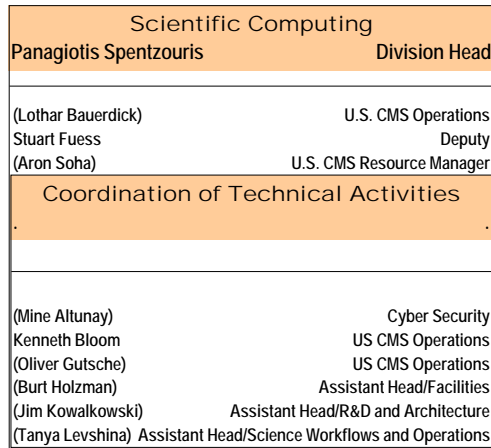

# Computing Sector Organization Chart

Signed Rob Roser Date July 17, 2018  
Signed Jon Bakken Date July 17, 2018  
Signed Panagiotis Spentzouris Date July 17, 2018

Office of The CIO	
Jon Bakken	Deputy CIO
(Adam B Walters)	Data Center Manager
Irwin Gaines	CISO, ISSM
(Jonathan Ylinen)	Safety Office