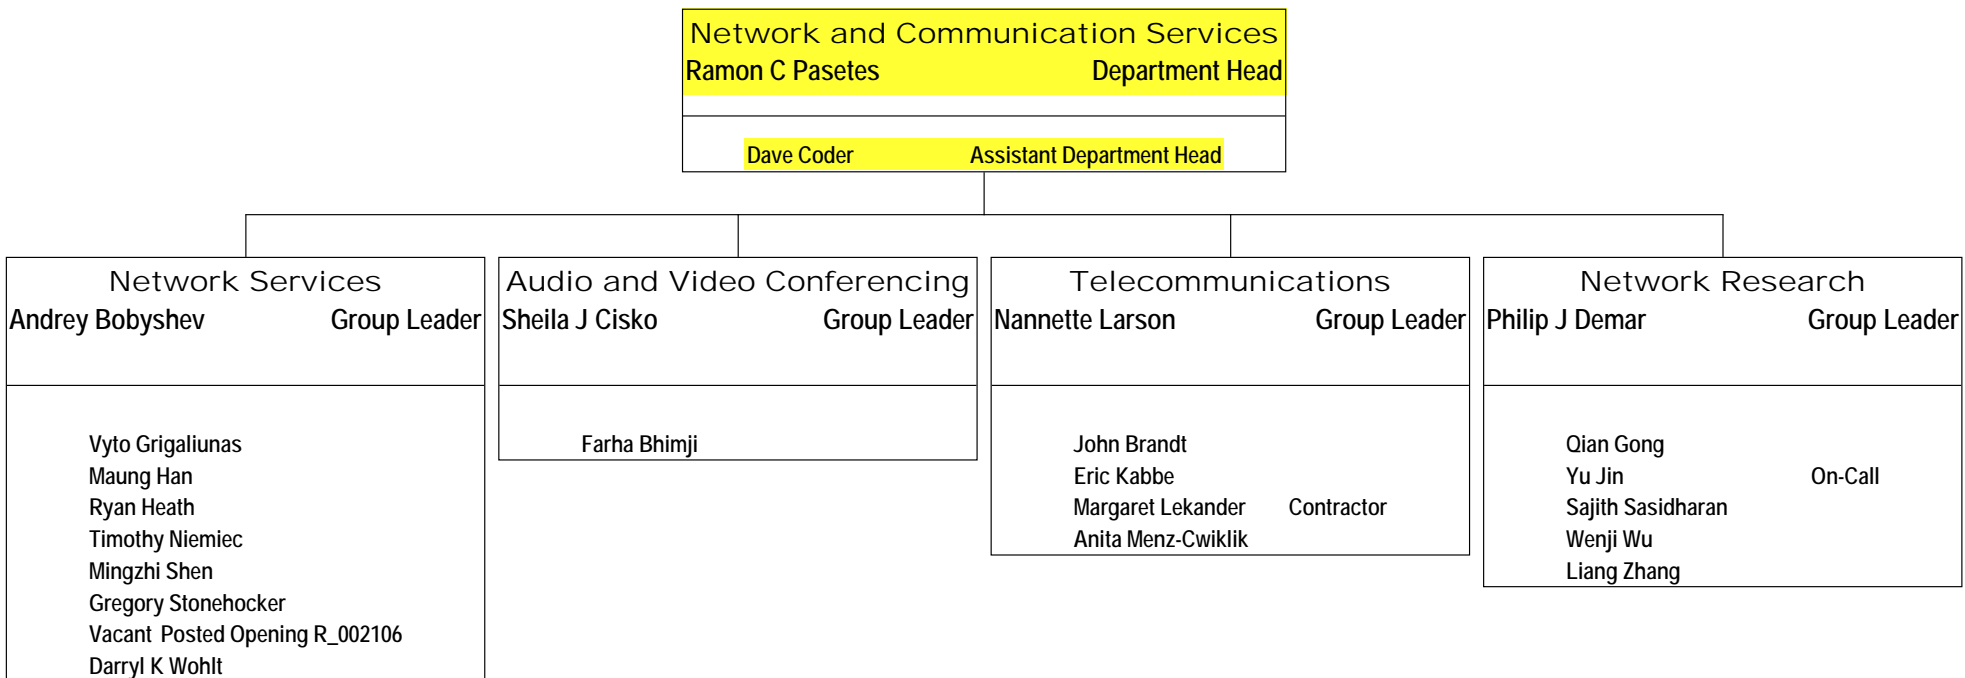

Network and Communication Services
Ramon C Pasetes Department Head

Dave Coder Assistant Department Head

Network Services
Andrey Bobyshev Group Leader

Vyto Grigaliunas
Maung Han
Ryan Heath
Timothy Niemiec
Mingzhi Shen
Gregory Stonehocker
Vacant Posted Opening R_002106
Darryl K Wohlt

Audio and Video Conferencing
Sheila J Cisco Group Leader

Farha Bhimji

Telecommunications
Nannette Larson Group Leader

John Brandt
Eric Kabbe
Margaret Lekander Contractor
Anita Menz-Cwiklik

Network Research
Philip J Demar Group Leader

Qian Gong
Yu Jin On-Call
Sajith Sasidharan
Wenji Wu
Liang Zhang