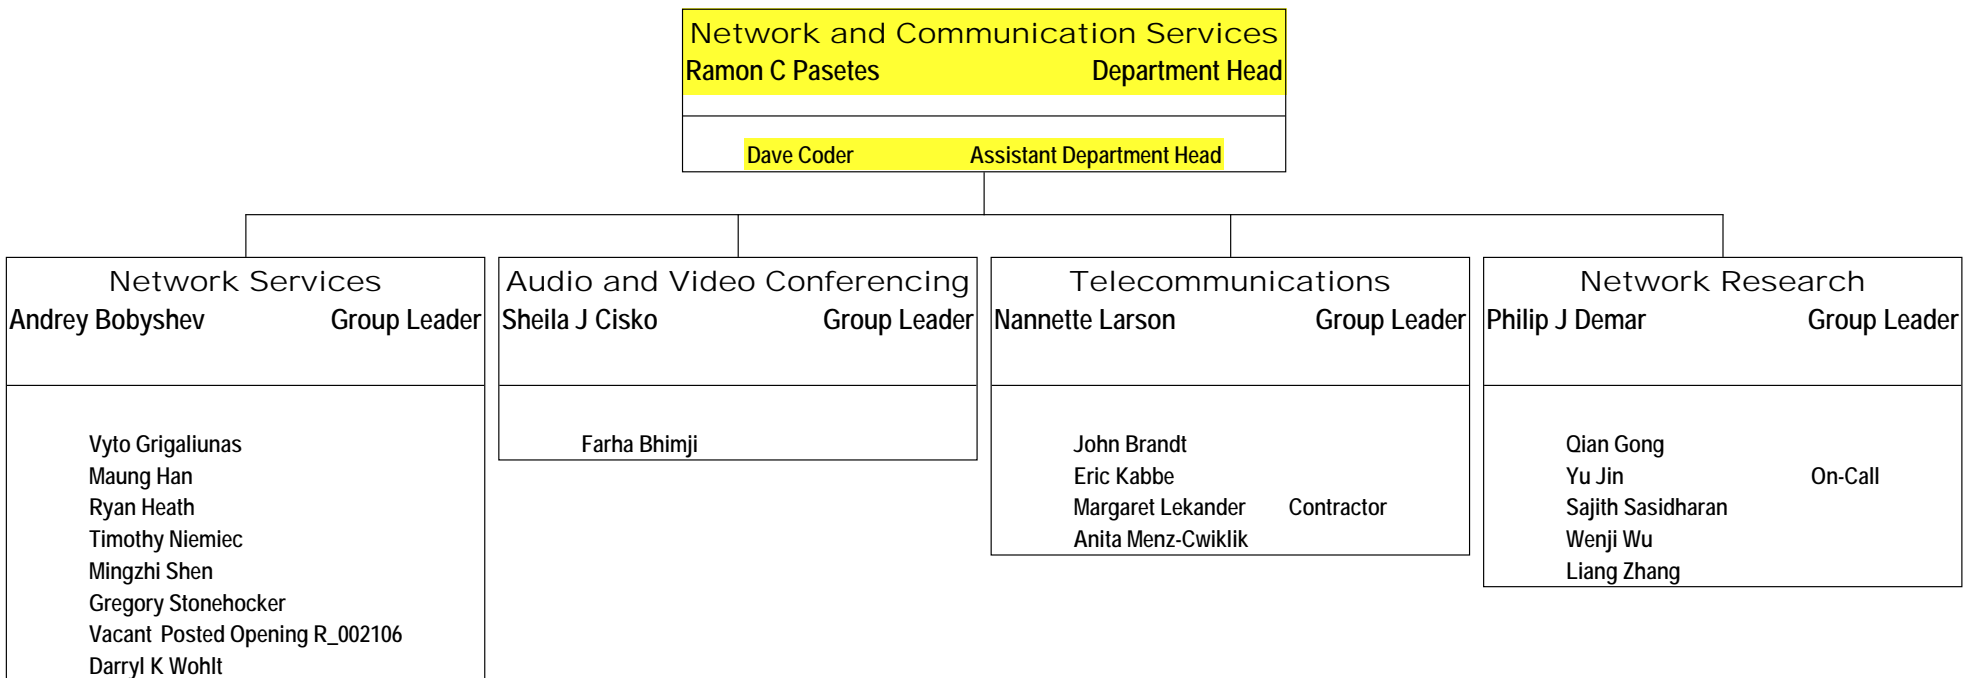

Network and Communication Services
Ramon C Pasetes Department Head

Dave Coder Assistant Department Head

Network Services
Andrey Bobyshev Group Leader

Vyto Grigaliunas
Maung Han
Ryan Heath
Timothy Niemiec
Mingzhi Shen
Gregory Stonehocker
Vacant Posted Opening R_002106
Darryl K Wohlt

Audio and Video Conferencing
Sheila J Cisco Group Leader

Farha Bhimji

Telecommunications
Nannette Larson Group Leader

John Brandt
Eric Kabbe
Margaret Lekander Contractor
Anita Menz-Cwiklik

Network Research
Philip J Demar Group Leader

Qian Gong
Yu Jin On-Call
Sajith Sasidharan
Wenji Wu
Liang Zhang