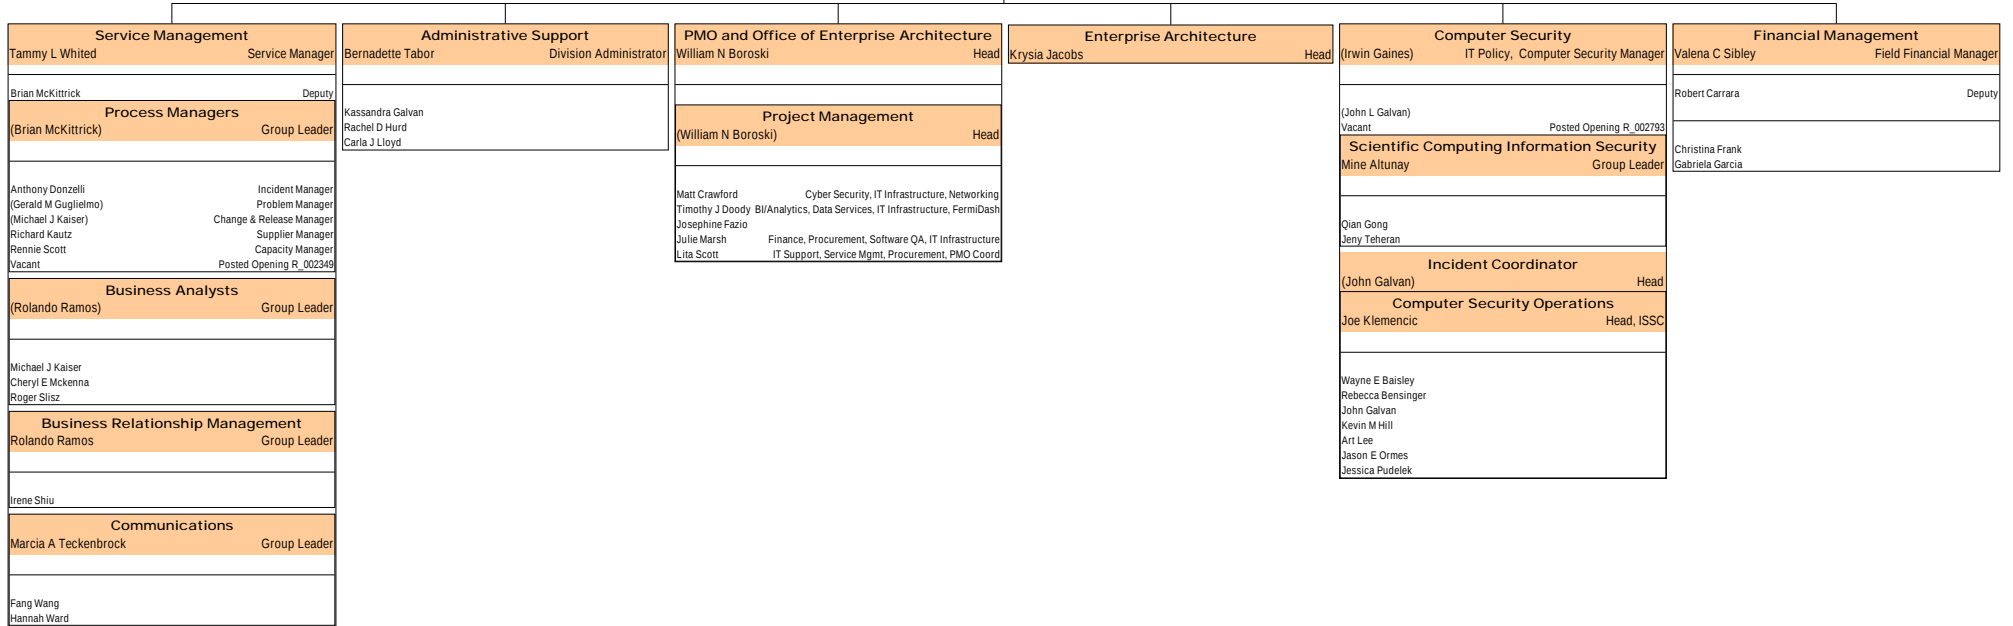

Computing Sector Organization Chart

Signed Rob Roser Date October 1, 2018
Signed Jon Bakken Date October 1, 2018
Signed Panagiotis Spentzouris Date October 1, 2018

Office of The CIO	
Jon Bakken	Deputy CIO
Irwin Gaines (Adam B Walters) (Jonathan Ylisen)	CISO, ISSM Data Center Manager Safety Office