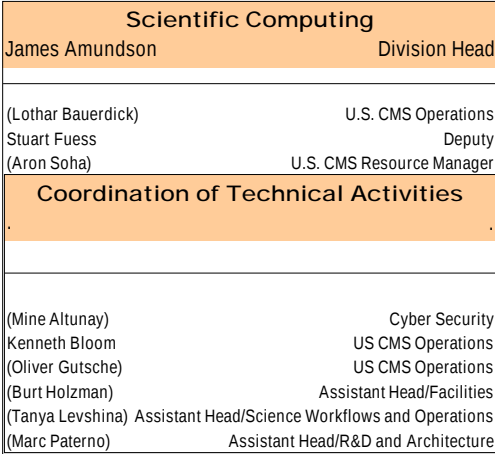

Computing Sector Organization Chart

Signed Rob Roser Date October 1, 2018
Signed Jon Bakken Date October 1, 2018
Signed Panagiotis Spentzouris Date October 1, 2018

Office of The CIO	
Jon Bakken	Deputy CIO
Irwin Gaines (Adam B Walters) (Jonathan Ylisen)	CISO, ISSM Data Center Manager Safety Office