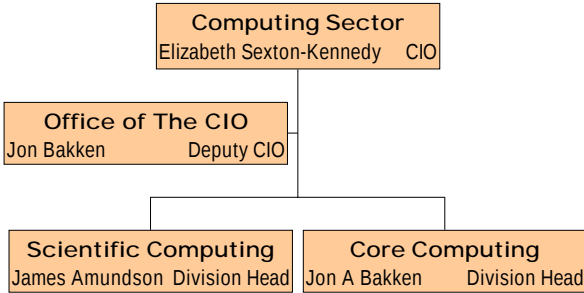

Computing Sector Organization Chart