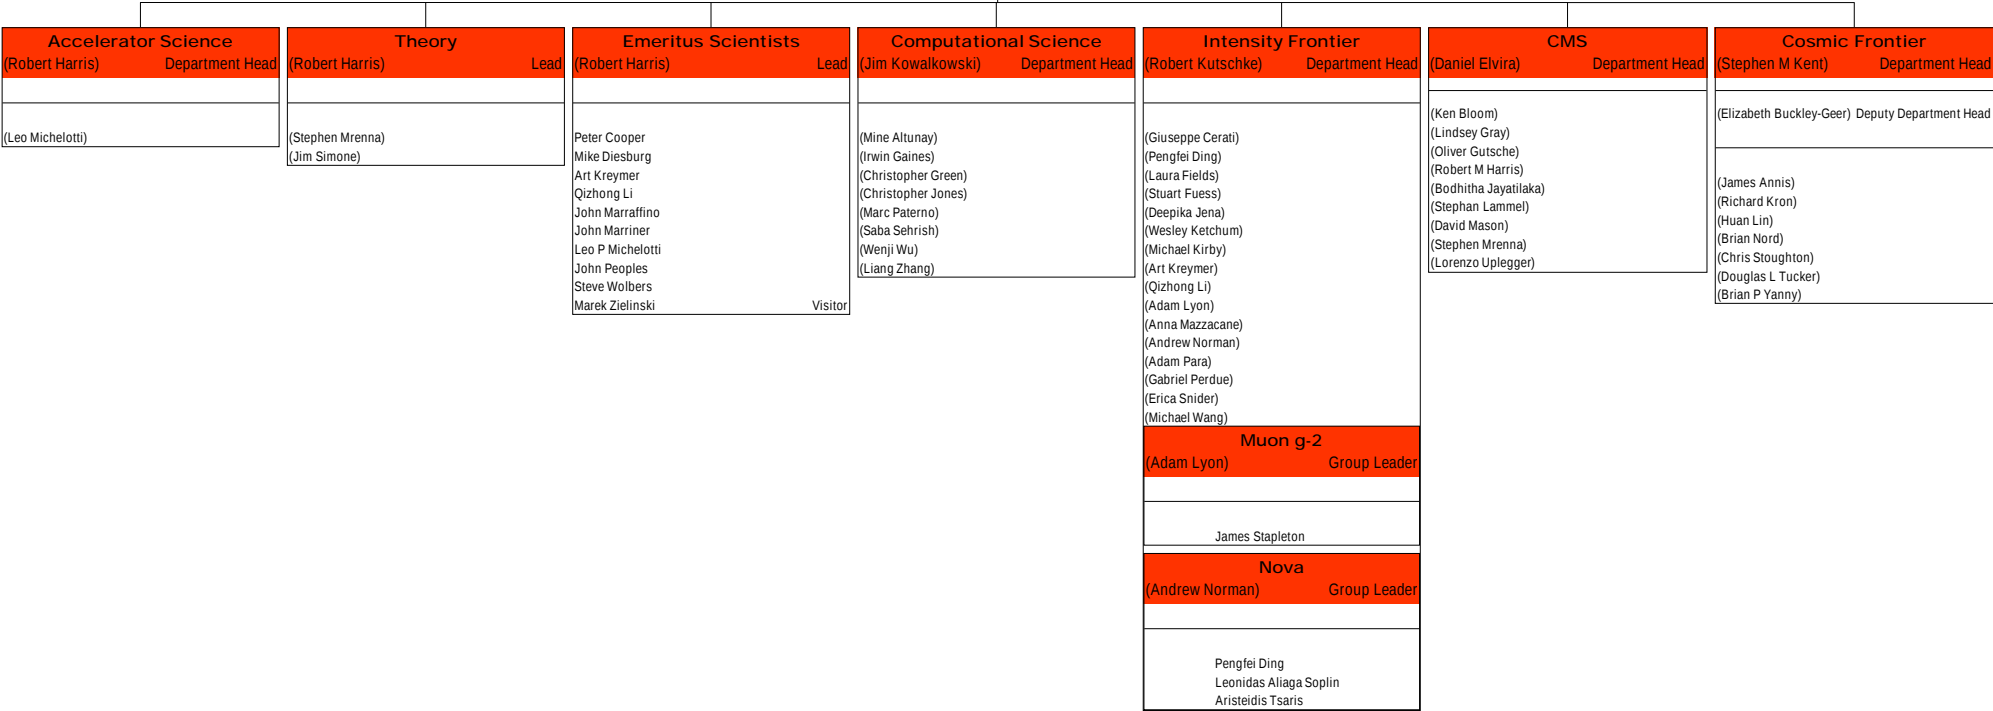

Scientific Programs
Robert Harris Associate Head