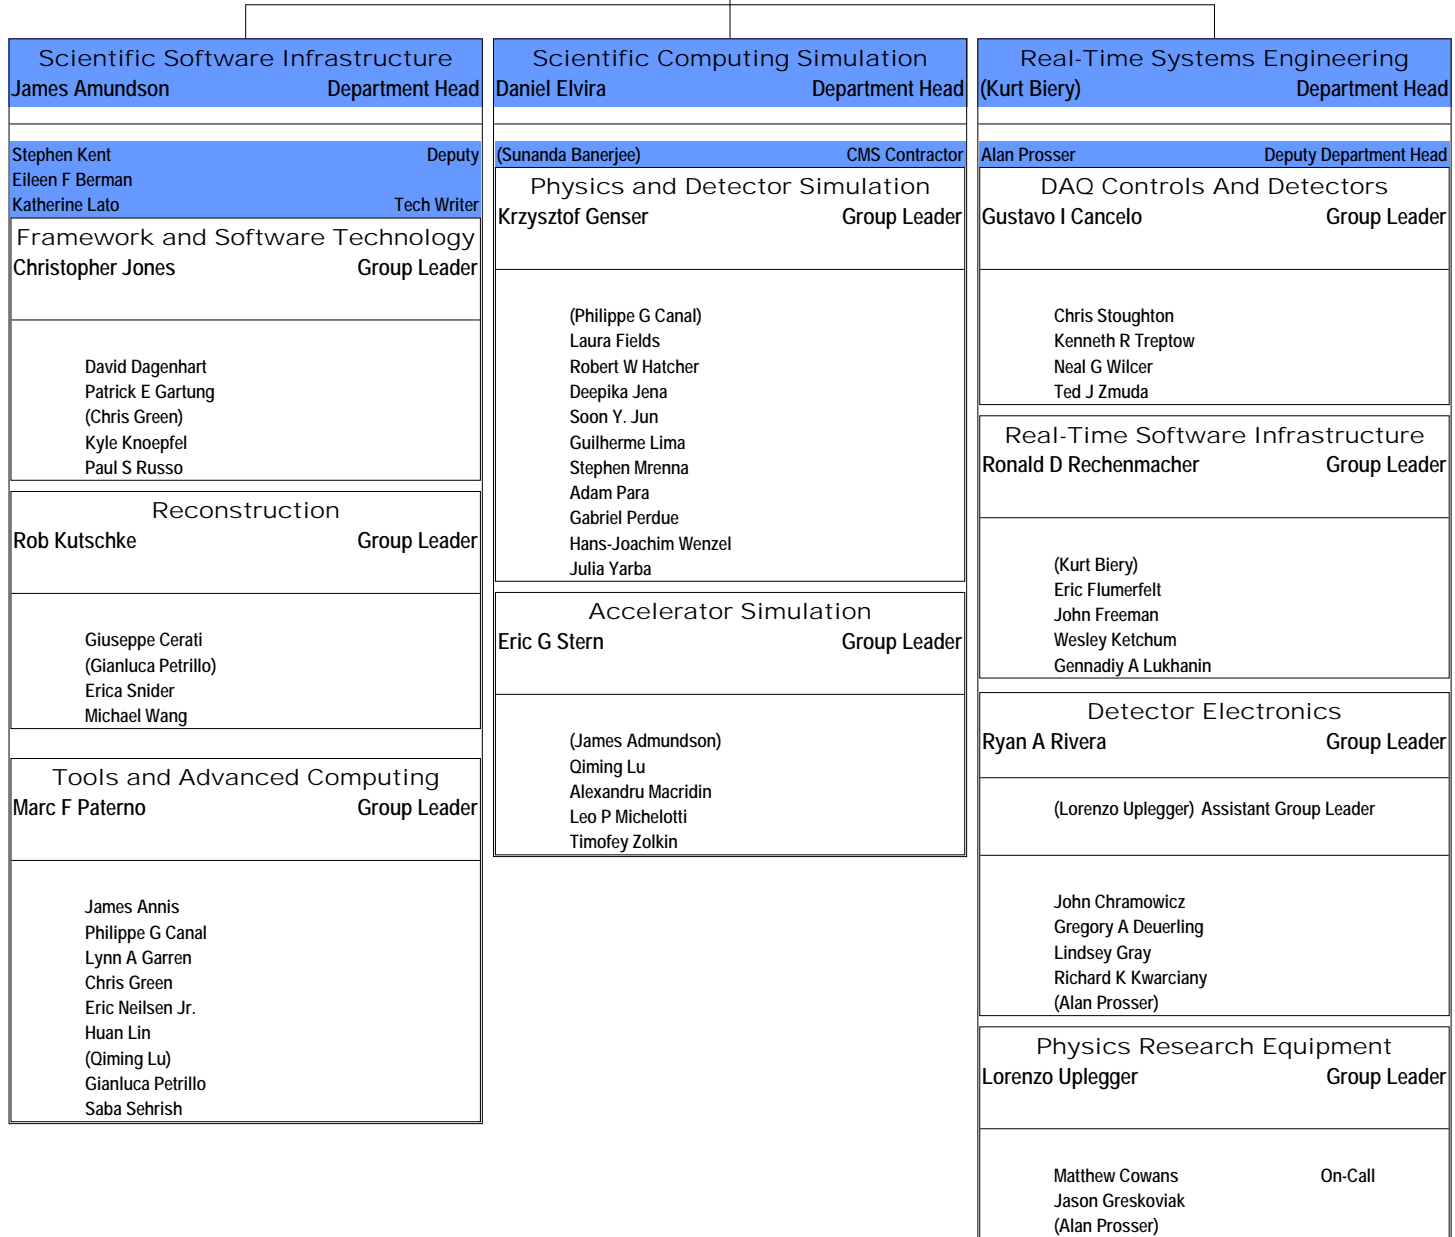

Systems for Scientific Applications	
Adam Lyon	Associate Head
Kurt Biery	Deputy Quadrant Head for Engineering
Jim Kowlakowski	Deputy Quadrant Head for R&D
Elizabeth Sexton-Kennedy	Deputy Quadrant Head for CMS