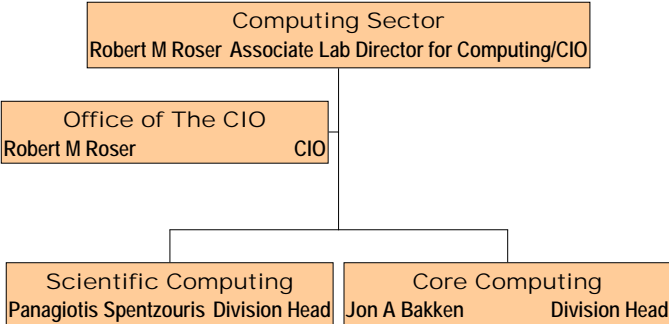

Computing Sector Organization Chart