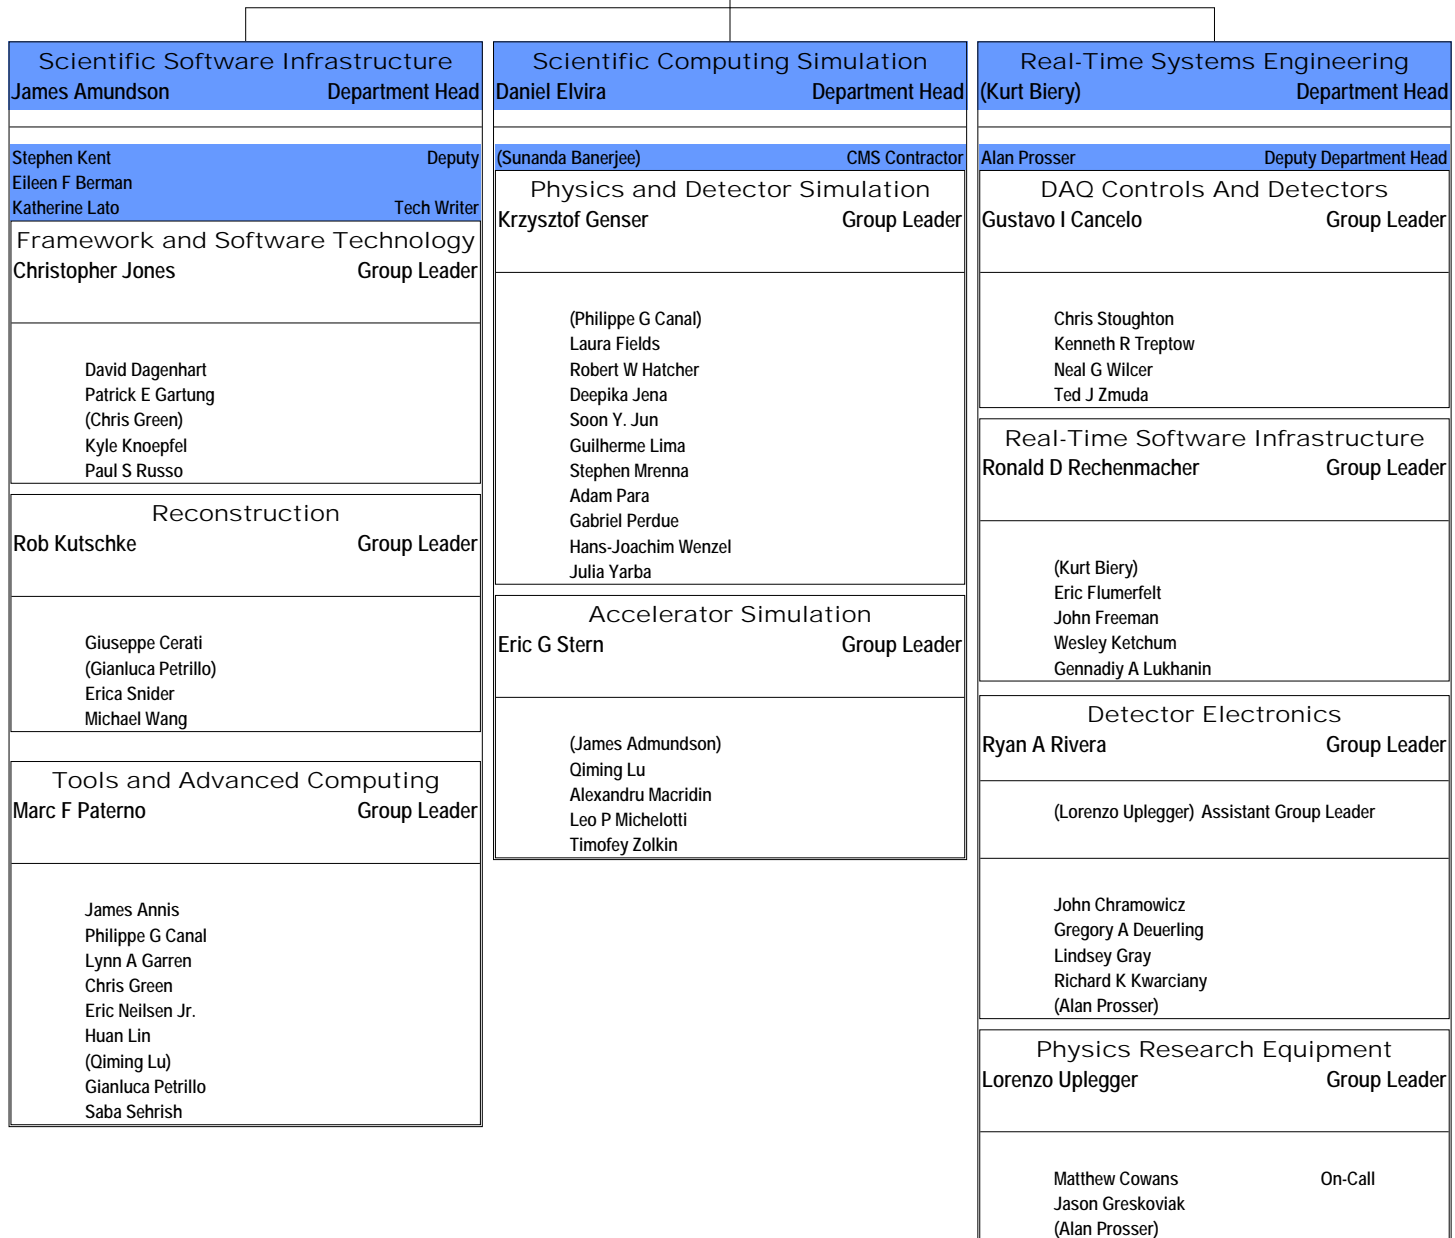

**Scientific Programs**  
Robert Harris Associate Head

<b>Scientific Computing Services</b>	
Margaret Votava	Associate Head
Oliver Gutsche	Deputy
Elizabeth Buckley-Geer	Deputy
Andrew Norman	

<b>Scientific Computing Information Security</b>	
Mine Altunay	Group Leader
(Joe Boyd) Dave Dykstra Jeny Teheran	