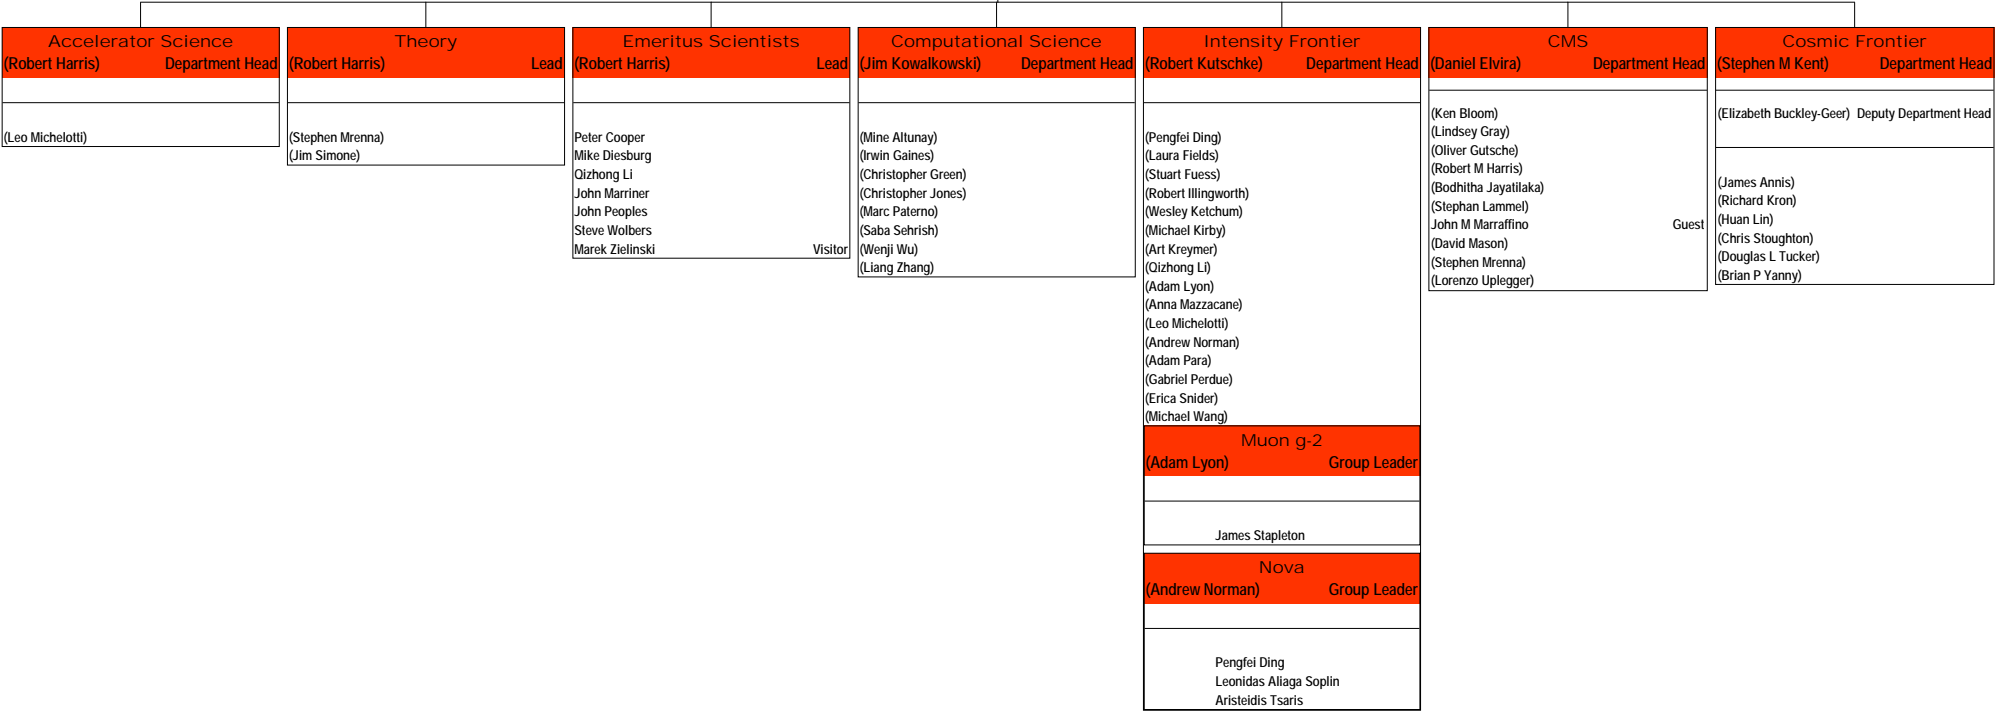

**Scientific Programs**  
Robert Harris Associate Head

<b>Scientific Computing Services</b>	
Margaret Votava	Associate Head
Oliver Gutsche	Deputy
Elizabeth Buckley-Geer	Deputy
Andrew Norman	

<b>Scientific Computing Information Security</b>	
Mine Altunay	Group Leader
(Joe Boyd) Dave Dykstra Jeny Teheran	