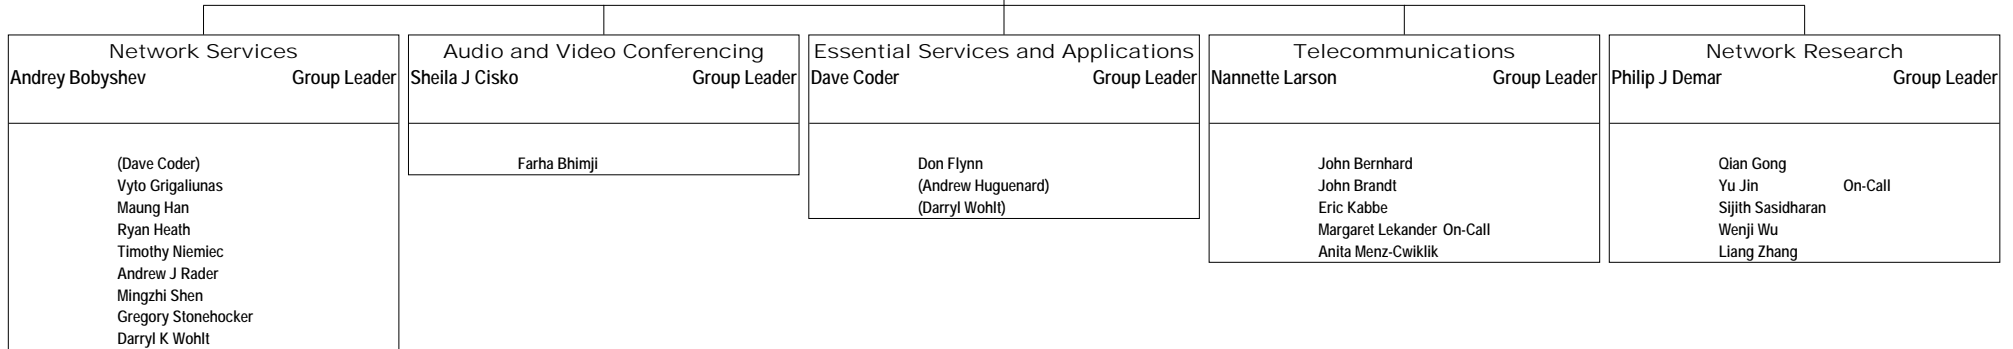

Network and Communication Services
Ramon C Pasetes Department Head
(Dave Coder) Assistant Department Head